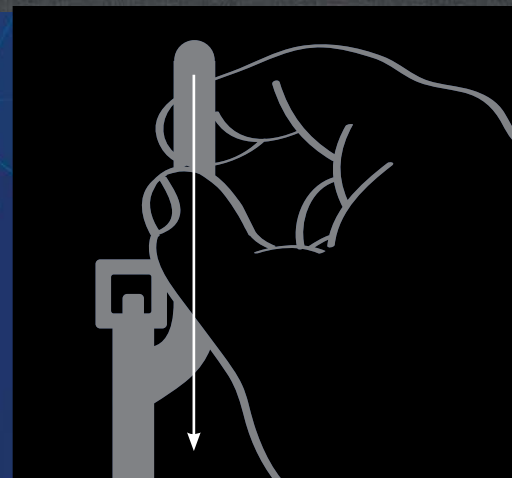

ELITE EZ-OFF™ TIES

Part No.	Color	Tensile	Length	Width	Bag Qty.	Case Qty.
BTSN60M	Black	30	5.375	0.14	1,000	10,000
BTSN62M	Red	30	5.375	0.14	1,000	10,000
BTSN63M	Orange	30	5.375	0.14	1,000	10,000
BTSN64M	Yellow	30	5.375	0.14	1,000	10,000
BTSN65M	Green	30	5.375	0.14	1,000	10,000
BTSN66M	Blue	30	5.375	0.14	1,000	10,000
BTSN67M	Purple	30	5.375	0.14	1,000	10,000
BTSN69M	Natural	30	5.375	0.14	1,000	10,000

Elite EZ-OFF™ Cable Ties (patent # 7,062,820) are the first cable ties designed specifically to be tamper proof and removed without any cutting device.

To remove an EZ-OFF™ tie, simply pull down the tear-off arm located along the right side of the head of the tie.